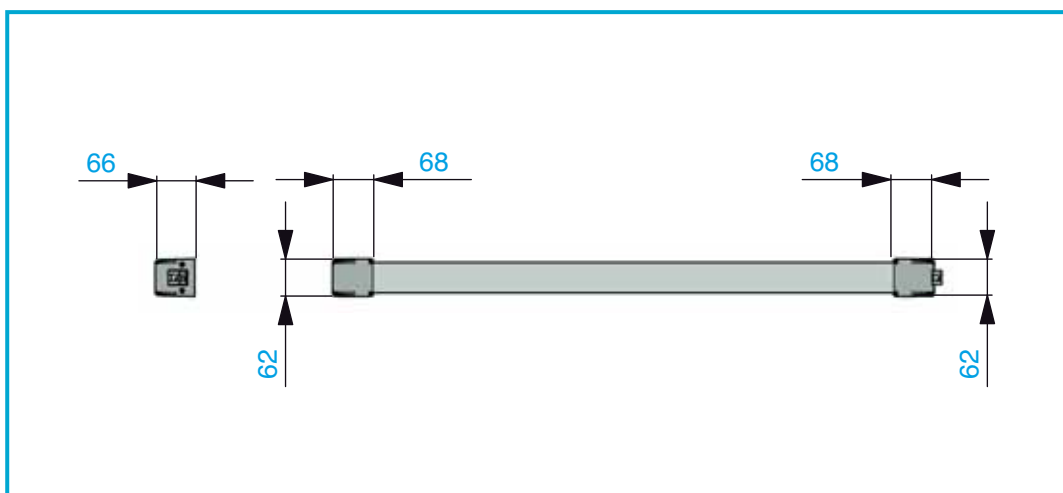

ASSA ABLOY

MILLENNIUM
meccanismo base
mechanism

Codice / Code	Finitura / finish	gr.	
19700	Nero / Black	1.600	1
19700/GR	Grigio / Grey	1.600	1
19700/WH	Bianco / White	1.600	1
19700/AU	Oro / Gold	1.600	1
19700/IN	Inox	1.600	1

MILLENNIUM
meccanismo base
con micro-switch
mechanism with
micro-switch

19700/B	Nero / Black	1.600	1
19700/GR/B	Grigio / Grey	1.600	1
19700/WH/B	Bianco / White	1.600	1
19700/AU/B	Oro / Gold	1.600	1
19700/IN/B	Inox	1.600	1

*GR = Grigio / Grey

*N = Nero / Black

*V = Verde / Green

*WH = Bianco / White

*IN = Inox

*AU = Oro/Gold