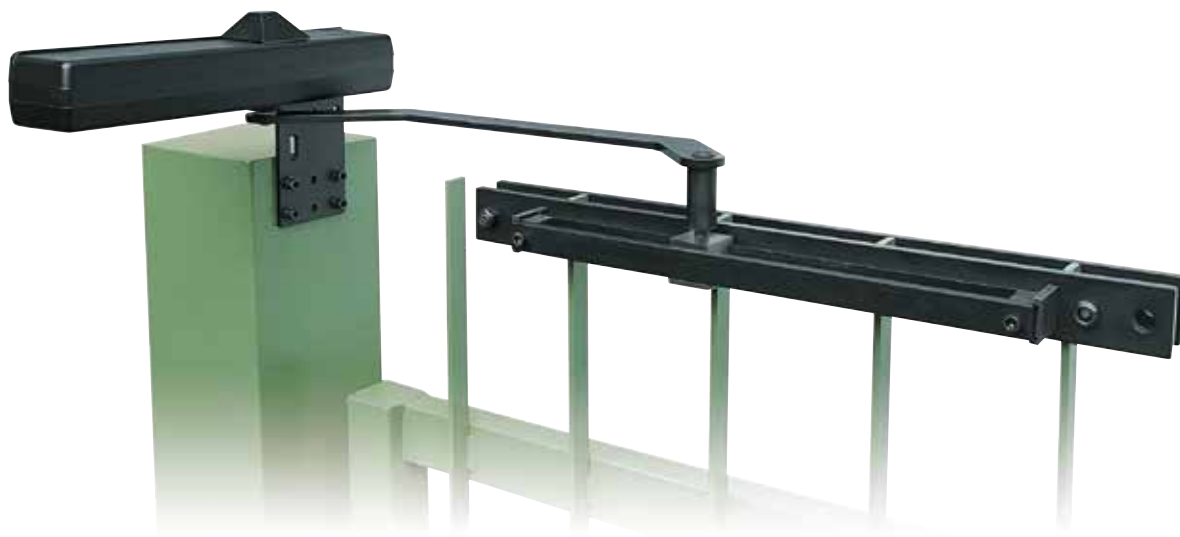

ASSA ABLOY Italia S.p.A.
Via Salvatore Quasimodo, 136 – 00144 Roma
Tel.: +39 051 6812411 - Fax: +39 051 827486

info@assaabloy.it - www.assaabloy.it

ASSA ABLOY is the global leader in door opening solutions, dedicated to satisfying end-user needs for security, safety and convenience

www.assaabloy.com

MAB
ASSA ABLOY

ASSA ABLOY, the global leader in door opening solutions